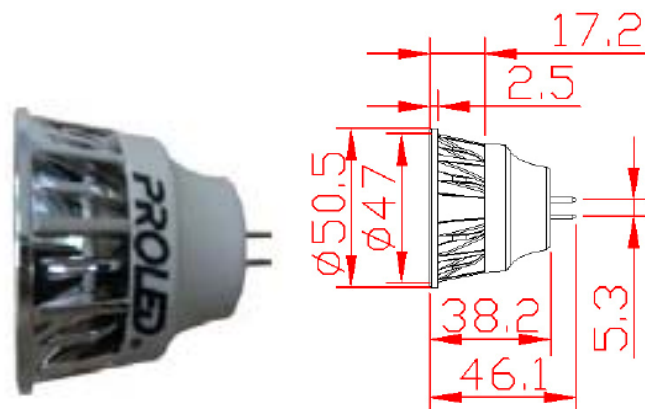

**LAMPADA A LED MR 16 12V – 5W**  
**LED LAMP MR 16 12V – 5 W**

MR 16

**W:WHITE 3K:2600~3300K (Bianco/Warm White)**

<b>Mod.</b>	<b>Colore/Color</b>	<b>Temperature colore/ Wave lenght</b>	<b>Lumens</b>	<b>Viewing Angle 2° 1/2(°)</b>
<b>S16-L05-C(W-3K)</b>	<b>Warm White</b>	<b>2600~3300 K</b>	<b>40</b>	<b>70</b>